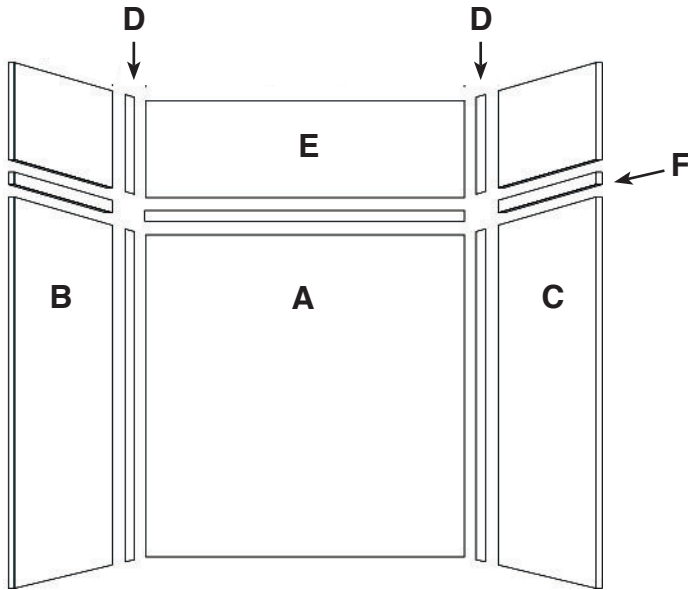

FEATURES

- 60" x 60" Shower/Tub Walls for new or existing construction.
- Thick 1/4" SaraMar® compression molded solid surface material for superior strength, beauty and easy cleaning. Surface will not support bacteria growth.
- Easier to install than tile. Walls glue right over existing surface. Walls have a beveled outside edge and are trimmable for custom fit.
- EWK Wall Kits include three wall panels, two color coordinated inside corner trim pieces and four 11-oz. tubes 100% silicone adhesive. Available in 72" and 96" panel height.
- EWKX Wall Kits include three 72" H wall panels, two color coordinated inside corner trim pieces, installation materials and EXK Extension Wall Kit that adds up to an additional 24" in height.
- 10 Year Limited Residential Warranty / 3 Year Commercial Warranty

COLORS

- 3 solid and 6 pattern colors.

OPTIONS

- Storage pods, grab bars, storage shelves, flat inside corner molding, colored aluminum trim, outside corner trims and window trim kit.

Specified Model

	SIZE	MODEL NO.	DESCRIPTION	Width	Depth	Height
SHOWER WALL KITS						
<input type="checkbox"/>	60" x 60" x 72"	EWK606072	Shower Wall Kit	60"	to 60"	72"
<input type="checkbox"/>	60" x 60" x 96"	EWK606096	Shower Wall Kit	60"	to 60"	96"
<input type="checkbox"/>	60" x 60" x 96"	EWKX606096	Shower Walls & Ext. Kit	60"	to 60"	96"
OPTIONAL COMPONENTS						
<input type="checkbox"/>	60" x 60" x 24"	EXK606024	Extension Wall Kit	60"	to 60"	to 24"

60" x 60" shower/tub walls EWK6060_

	MODEL NO	DESCRIPTION
A	EWK606072	Back Wall (1 panel)
B	or	Left End Wall (1 panel)
C	EWK606096	Right End Wall (1 panel)
D		Inside Corner Trim (2 pcs.)
E	EXK606024	Extension Wall Kit (3 pcs)
D		Inside Corner Trim (2 pcs.)
F		Seam Joint Trim (2 pcs.)