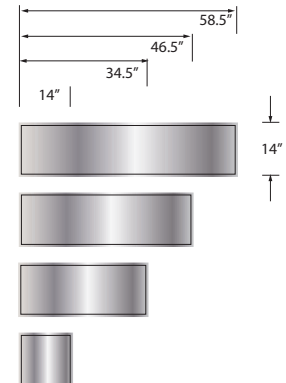

STH Horizontal Storage Pods

OPTIONS: ACCESSORIES

Available for on-site installation. Must be ordered separately. See Accessories Specification for further information.

Colored Aluminum Trim Kits: 31 White, 38 Bisque, 39 Grey