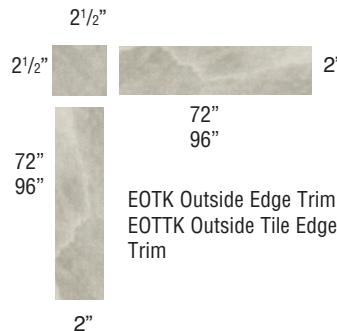

ETT Outside Tile Edge Trim

EST Seam Trim

SaraMar® Trim Kits

EFIM Flat Inside Corner Trim

Grab Bars: BS, PS

TSGB59_

Solid Surface Kits

ESSK8
2 Shower Shelves

ESTK8
2 Shower Shelves
and Soap Dish

EWT36
Window Trim Kit

EOTK Outside Edge Trim
EOTTK Outside Tile Edge Trim