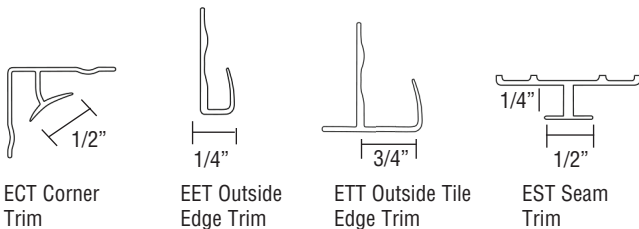

60" x 60" shower/tub walls EWK6060_

	MODEL NO	DESCRIPTION
A	EWK606072	Back Wall (1 panel)
B	or	Left End Wall (1 panel)
C	EWK606096	Right End Wall (1 panel)
D		Inside Corner Trim (2 pcs.)
E	EXK606024	Extension Wall Kit (3 pcs)
D		Inside Corner Trim (2 pcs.)
F		Seam Joint Trim (2 pcs.)

OPTIONS: STORAGE PODS

Available for on-site installation. Must be ordered separately. See Accessories Specification for further information.

STV Vertical Storage Pods

STH Horizontal Storage Pods

OPTIONS: ACCESSORIES

Available for on-site installation. Must be ordered separately. See Accessories Specification for further information.

Colored Aluminum Trim Kits: 31 White, 38 Bisque, 39 Grey

ECT Corner Trim

EET Outside Edge Trim