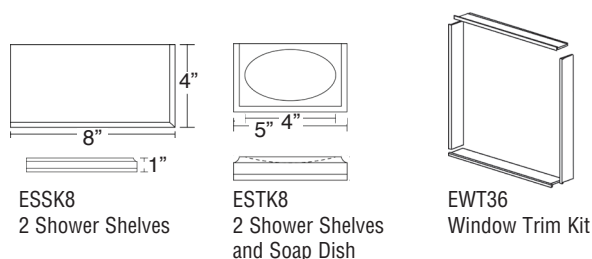

Available for on-site installation. Must be ordered separately. See Accessories Specification for further information.

Colored Aluminum Trim Kits: 31 White, 38 Bisque, 39 Grey

ECT Corner Trim

EET Outside Edge Trim

ETT Outside Tile Edge Trim

EST Seam Trim

SaraMar® Trim Kits

EFIM Flat Inside Corner Trim

Grab Bars: BS, PS

TSGB59_

Solid Surface Kits

ESSK8
2 Shower Shelves

ESTK8
2 Shower Shelves
and Soap Dish

EWT36
Window Trim Kit

EOTK Outside Edge Trim
EOTTK Outside Tile Edge Trim