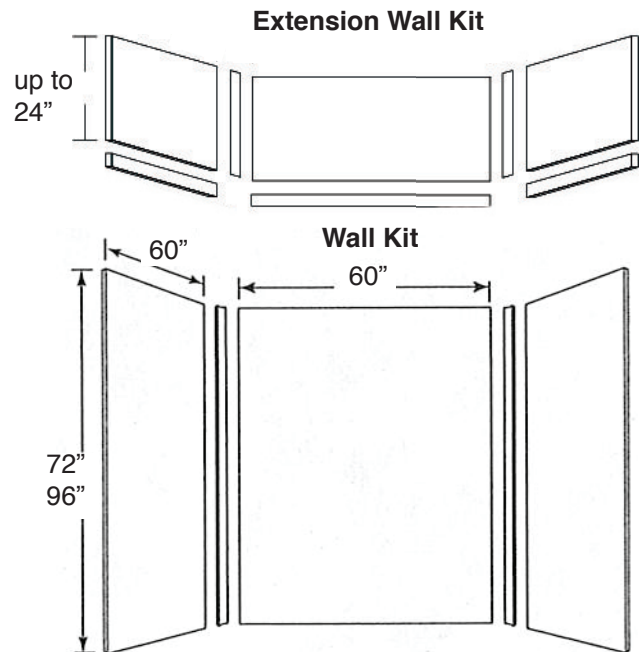

FEATURES

- 60" x 60" Shower/Tub Walls for new or existing construction.
- Thick 1/4" SaraMar® compression molded solid surface material for superior strength, beauty and easy cleaning. Surface will not support bacteria growth.
- Easier to install than tile. Walls glue right over existing surface. Walls have a beveled outside edge and are trimmable for custom fit.
- EWK Wall Kits include three wall panels, two color coordinated inside corner trim pieces and four 11-oz. tubes 100% silicone adhesive. Available in 72" and 96" panel height.
- EWKX Wall Kits include three 72" H wall panels, two color coordinated inside corner trim pieces, installation materials and EXK Extension Wall Kit that adds up to an additional 24" in height.
- 10 Year Limited Residential Warranty / 3 Year Commercial Warranty

COLORS

- 3 solid and 6 pattern colors.

OPTIONS

- Storage pods, grab bars, storage shelves, flat inside corner molding, colored aluminum trim, outside corner trims and window trim kit.

Specified Model

	SIZE	MODEL NO.	DESCRIPTION	Width	Depth	Height
SHOWER WALL KITS						
<input type="checkbox"/>	60" x 60" x 72"	EWK606072	Shower Wall Kit	60"	to 60"	72"
<input type="checkbox"/>	60" x 60" x 96"	EWK606096	Shower Wall Kit	60"	to 60"	96"
<input type="checkbox"/>	60" x 60" x 96"	EWKX606096	Shower Walls & Ext. Kit	60"	to 60"	96"
OPTIONAL COMPONENTS						
<input type="checkbox"/>	60" x 60" x 24"	EXK606024	Extension Wall Kit	60"	to 60"	to 24"

60" x 60" shower/tub walls EWK6060_

	MODEL NO	DESCRIPTION
A	EWK606072	Back Wall (1 panel)
B	or	Left End Wall (1 panel)
C	EWK606096	Right End Wall (1 panel)
D		Inside Corner Trim (2 pcs.)
E	EXK606024	Extension Wall Kit (3 pcs)
D		Inside Corner Trim (2 pcs.)
F		Seam Joint Trim (2 pcs.)