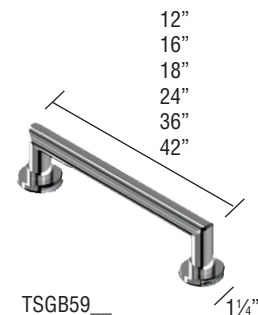

60" x 60" shower/tub walls EWK6060_

	MODEL NO	DESCRIPTION
A	EWK606072	Back Wall (1 panel)
B	or	Left End Wall (1 panel)
C	EWK606096	Right End Wall (1 panel)
D		Inside Corner Trim (2 pcs.)
E	EXK606024	Extension Wall Kit (3 pcs)
D		Inside Corner Trim (2 pcs.)
F		Seam Joint Trim (2 pcs.)

ETT Outside Tile Edge Trim

EST Seam Trim

SaraMar® Trim Kits

EFIM Flat Inside Corner Trim

Grab Bars: BS, PS

TSGB59_

Solid Surface Kits

ESSK8
2 Shower Shelves

ESTK8
2 Shower Shelves
and Soap Dish

EWT36
Window Trim Kit

EOTK Outside Edge Trim
EOTTK Outside Tile Edge Trim